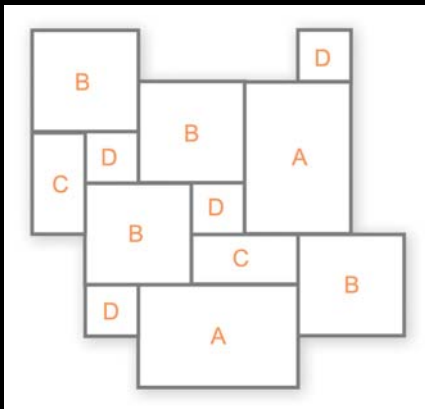

measures (mm)

- A** 610 x 406
- B** 406 x 406
- C** 406 x 201
- D** 201 x 201

Ref. 3

measures (mm)

- A** 686 x 457
- B** 457 x 457
- C** 457 x 226,5
- D** 226,5 x 226,5

Set

The pieces are calculated to a join of 2 mm.