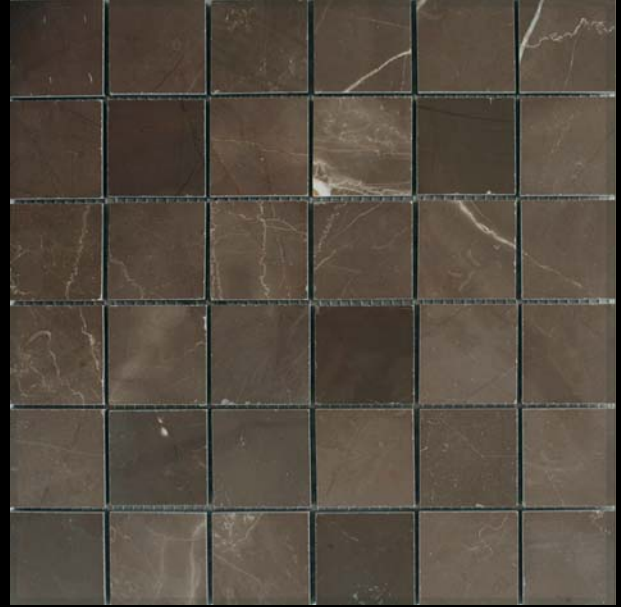

Ref. Mosaic big cube