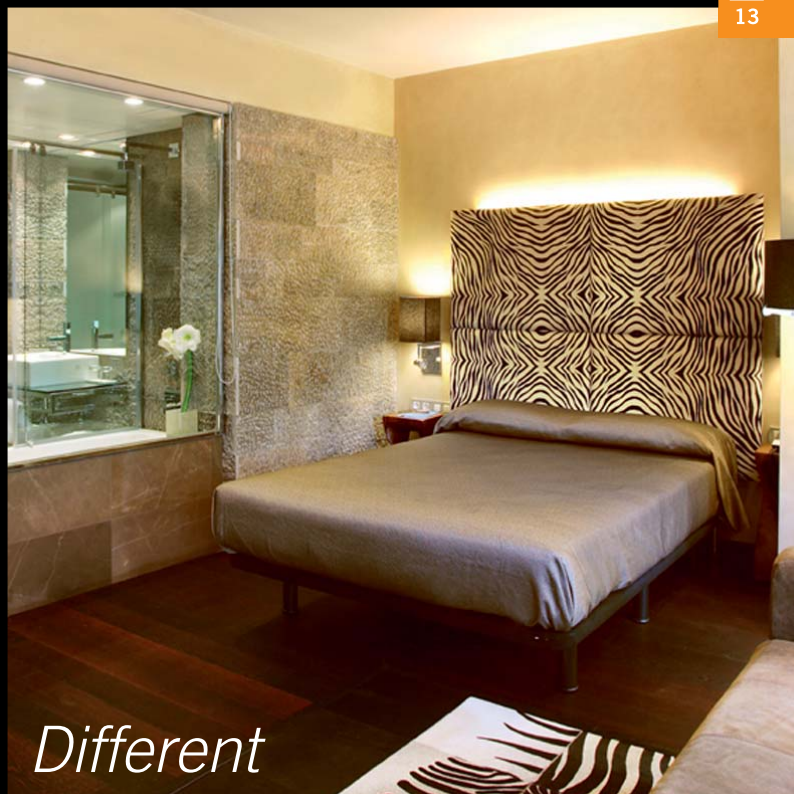

Different

14
15

Ref. Pattern brushed

Classic and natural

Ref. 1

measures (mm)

- A** 457 x 305
- B** 305 x 305
- C** 305 x 150,5
- D** 150,5 x 150,5

Ref. 2