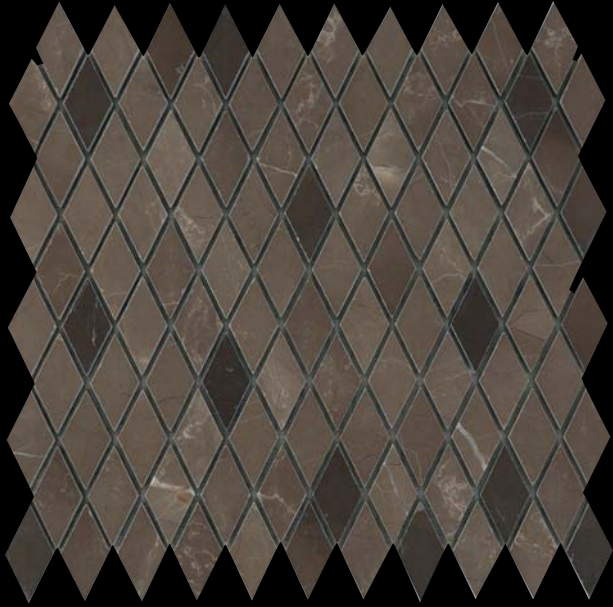

Classic and different

Ref. Mosaic diamond