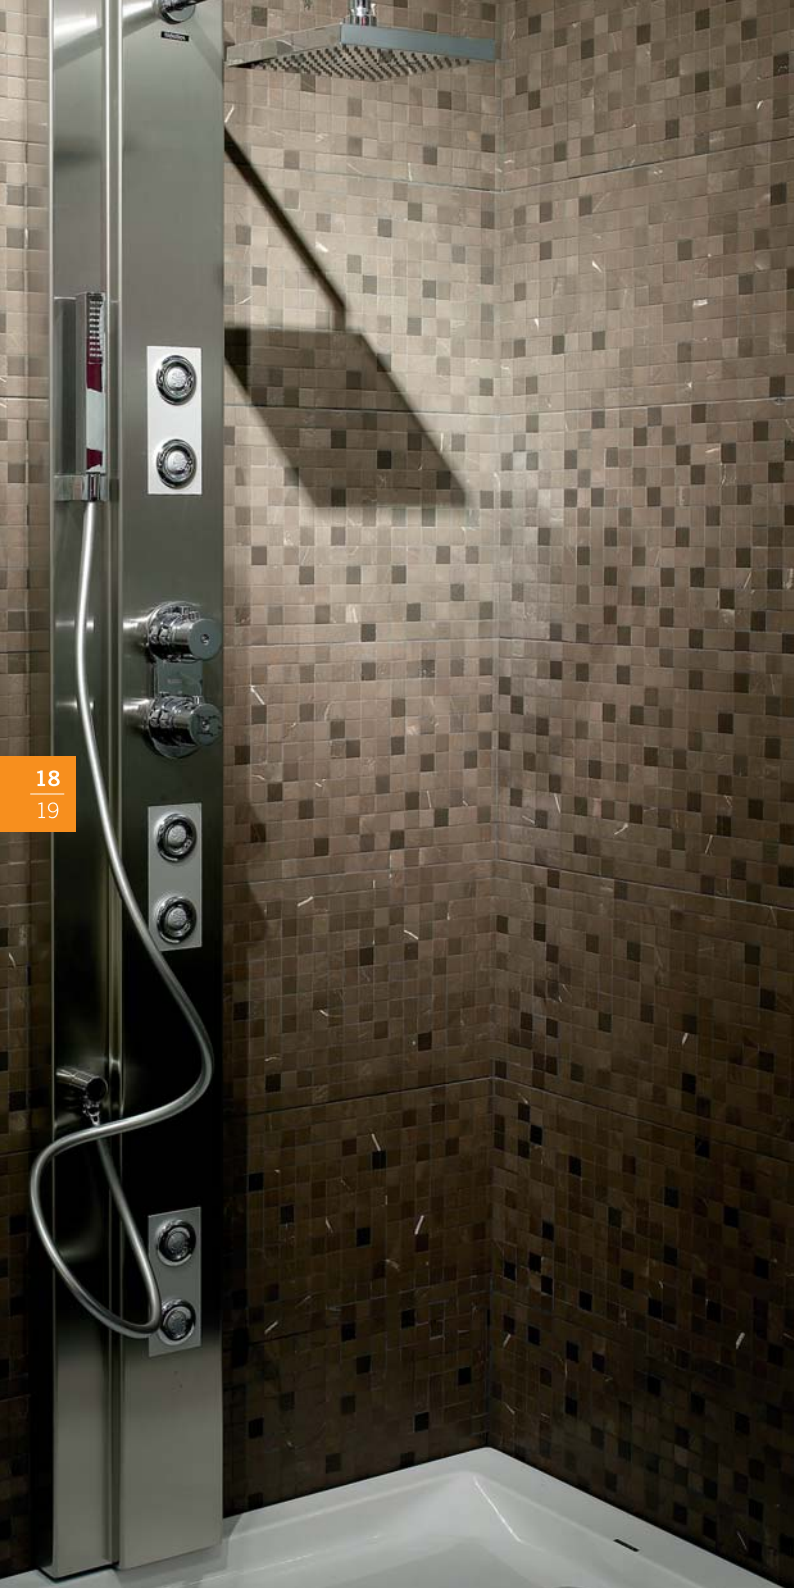

Ref. Mixed 25 mm
total measure slabs: 280 x 150
commercial measure slabs: 275 x 145

Ref. Mixed 10 mm
total measure slabs: 280 x 150
commercial measure slabs: 275 x 145

Ref. Mixed 5 mm
total measure slabs: 280 x 150
commercial measure slabs: 275 x 145