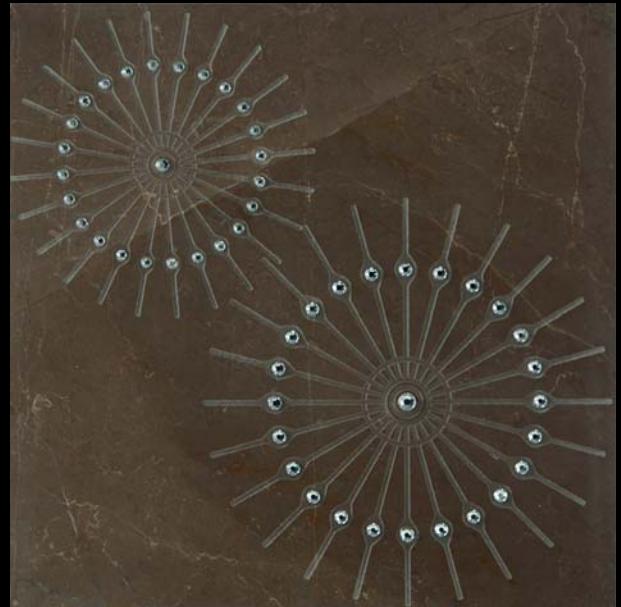

Ref. Flash 2C